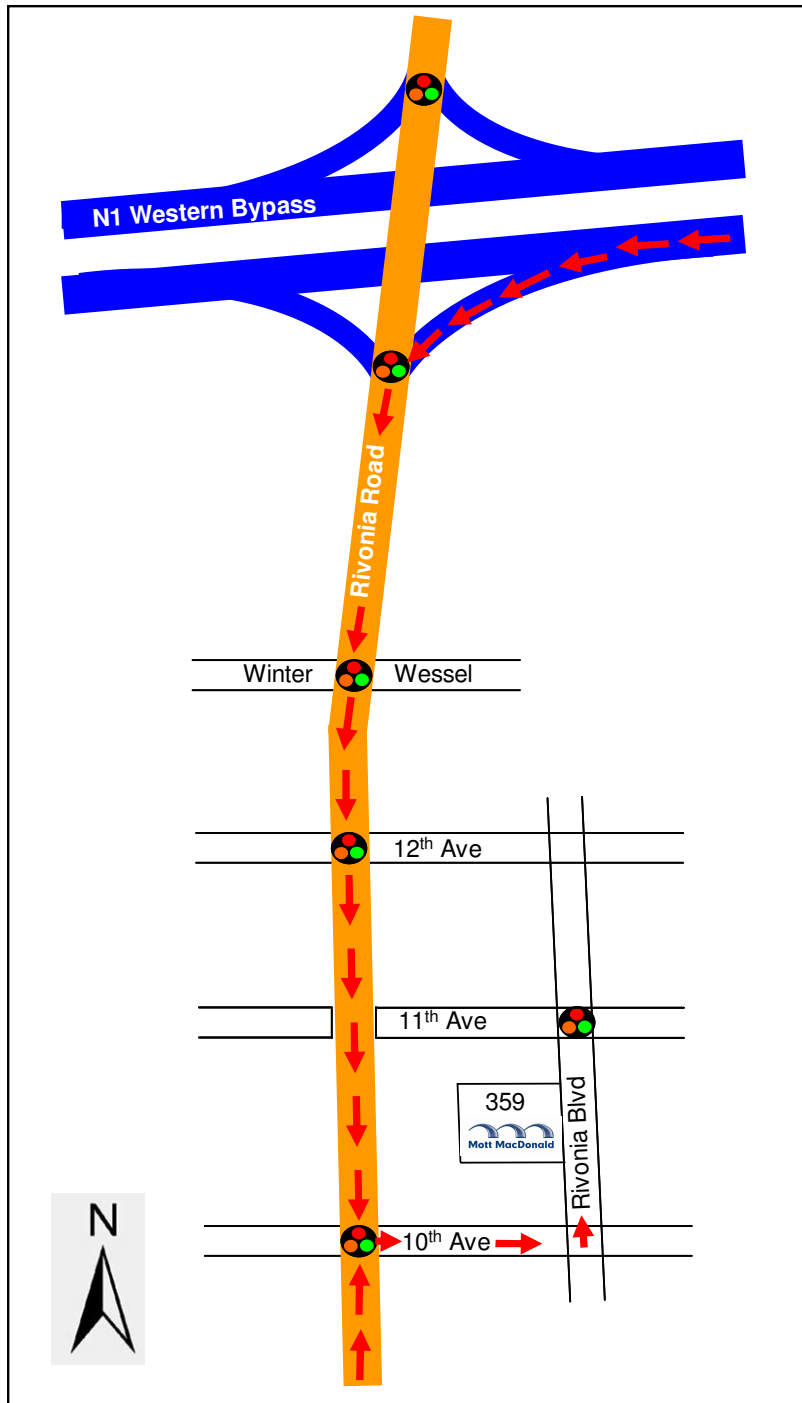

Directions from Airport:

- Follow the R24 to Johannesburg, which will join up with the N12
- Take the N3 North to Pretoria
- At the N3/M2/N1 split, carry on straight on taking the N1 towards Roodepoort
- Take the first off-ramp (Rivonia Road)
- Cross 3 traffic lights
- At the 4th traffic light, turn left into 10th Avenue
- Take the first left into Rivonia Boulevard
- The Mott MacDonald Building is on the left at number 359

Directions from Pretoria:

- Follow the N1 South to Johannesburg
- At the N3/M2/N1 split, take the N1 towards Roodepoort
- Take the first off-ramp (Rivonia Road)
- Cross 3 traffic lights
- At the 4th traffic light, turn left into 10th Avenue
- Take the first turn left into Rivonia Boulevard
- The Mott MacDonald Building is on the left at number 359

Directions from Sandton:

- Travel down Rivonia Road in a Northerly direction
- Turn right into 10th Avenue
- Turn first left into Rivonia Boulevard
- The Mott MacDonald Building is on the left at number 359